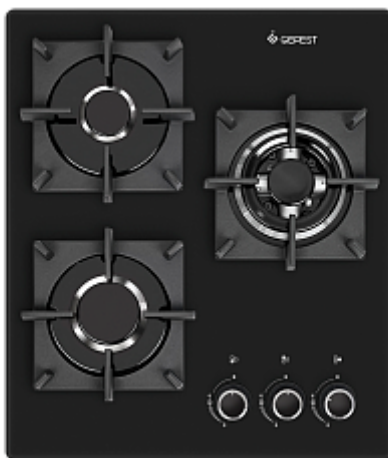

## ПВГ 2100-01 K33

### General characteristics

Connection type	Gas
Number of cooking zones	3
Model color	Black
Hob material	Glass
Material of hob grid	Cast Iron
Double-zone ring of hob	Yes
Hob burners gas control	Yes
Hob burners electric ignition	Knobs integrated
Timer	No
Сортировка по категории (для поиска)	1

### Control functions

On and off indication	No
Hob plates control	Mechanical
Fixed position ""low flame""	Yes