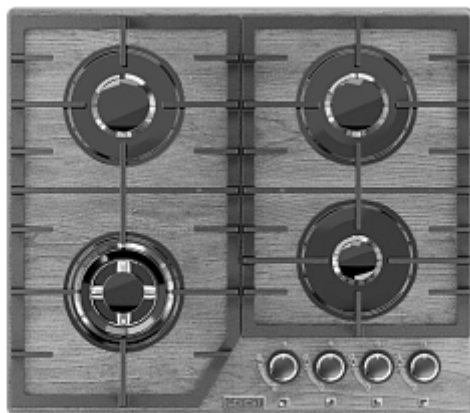

### General characteristics

Connection type	Gas
Number of cooking zones	4
Model color	Grey
Design	Wood
Hob material	Glass
Material of hob grid	Cast Iron
Double-zone ring of hob	Yes
Hob burners gas control	Yes
Hob burners electric ignition	Knobs integrated
Timer	No
Сортировка по категории (для поиска)	1

### Control functions

On and off indication	No
Hob plates control	Mechanical
Fixed position "low flame"	Yes