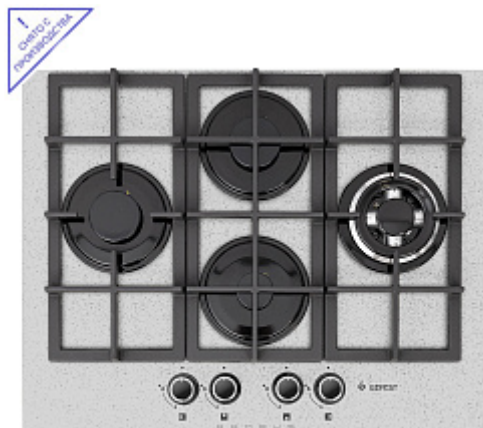

### General characteristics

Connection type	Gas
Number of cooking zones	4
Model color	Grey
Design	Stone
Hob material	Glass
Material of hob grid	Cast Iron
Double-zone ring of hob	Yes
Hob burners gas control	Yes
Hob burners electric ignition	Knobs integrated
Timer	No
Сортировка по категории (для поиска)	2

### Control functions

On and off indication	No
Hob plates control	Mechanical
Fixed position "low flame"	Yes