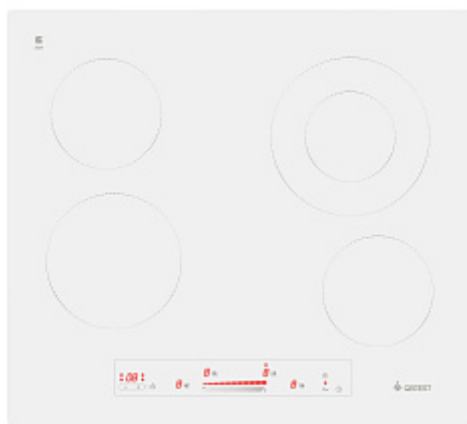

ПВЭ 4233 K12

General characteristics

Connection type	Electric
Number of cooking zones	4
Model color	White
Hob material	Glass-ceramic
Double-zone ring of hob	Yes
Timer	Yes
Hob express hotplate	No
Сортировка по категории (для поиска)	1

Control functions

Automatic emergency shutdown	Yes
Automatic safety shutdown	Yes
On and off indication	Yes
Hob plates residual heat display	Yes
Cookware detection	Yes
Rapid heating system Booster (Rapid heating)	Yes
Hob plates control	Touch
Hob plates timer control	Touch

Hob working modes

Function «Defrost»	No
Function «Keep warm»	No
Function «Boiling»	No
Function «Bridge»	No

Function «Pause»	No
Function «Automatic heating»	No
Function «Chef-cook»	No
Blocking	Yes
Accessories	
Socket	1
Power cord	Yes
Scraper	1
Sealing tape	1
Technical characteristics	
Range of rated mains voltage, V	220-230
Weight (net/gross), kg	9,2
Rated power consumption, W	6400 - 7000
Rated mains frequency, Hz	50
Installation opening dimensions, WxD, cm	55,4 x 48,6
Width, cm	59,5
Depth, cm	53
Height, cm	6,5