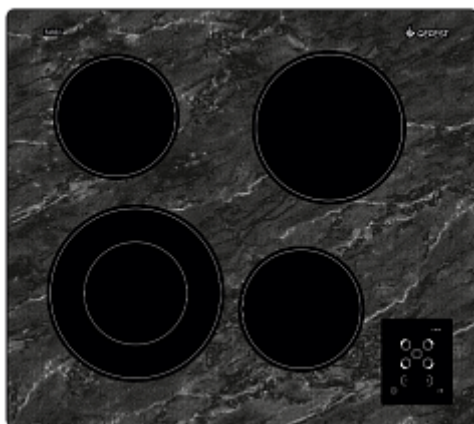

### General characteristics

Connection type	Electric
Number of cooking zones	4
Model color	Black
Design	Marble
Hob material	Glass-ceramic
Double-zone ring of hob	Yes
Timer	Yes
Hob express hotplate	No
Сортировка по категории (для поиска)	1