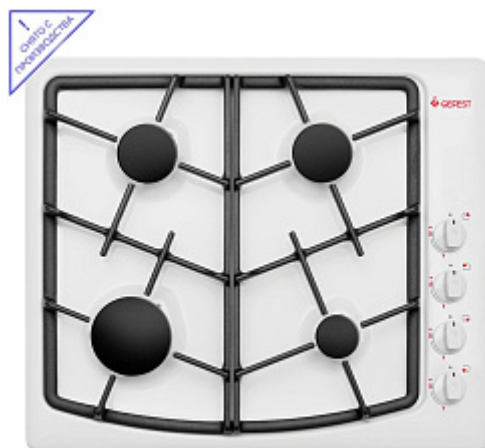

СГ СН 1211 E

General characteristics

Connection type	Gas
Number of cooking zones	4
Model color	White
Hob material	Enamel
Material of hob grid	Cast Iron
Double-zone ring of hob	No
Hob burners gas control	Yes
Hob burners electric ignition	Knobs integrated
Timer	No
Сортировка по категории (для поиска)	2

Control functions

On and off indication	No
Hob plates control	Mechanical
Fixed position ""low flame""	Yes

Accessories

Set of replaceable injectors	Yes
Hob grid	2
Sealing tape	1
Filter	1

Technical characteristics