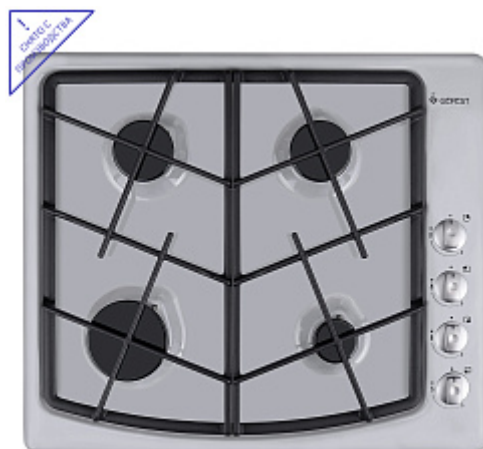

## СГ CH 1211 K6

### General characteristics

Connection type	Gas
Number of cooking zones	4
Model color	Grey
Hob material	Enamel
Material of hob grid	Cast Iron
Double-zone ring of hob	No
Hob burners gas control	Yes
Hob burners electric ignition	Knobs integrated
Timer	No
Сортировка по категории (для поиска)	2

### Control functions

On and off indication	No
Hob plates control	Mechanical
Fixed position ""low flame""	Yes