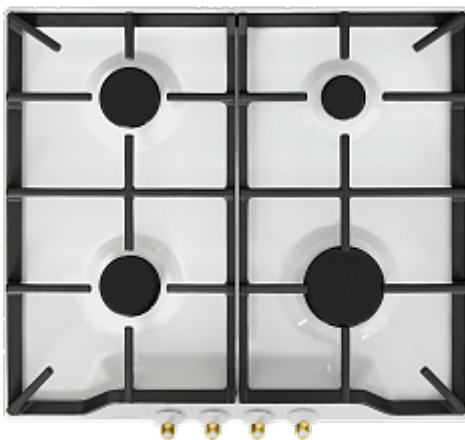

ПВГ 1212 K82

General characteristics

| | |
|--------------------------------------|------------------|
| Connection type | Gas |
| Number of cooking zones | 4 |
| Model color | White |
| Design | Retro |
| Hob material | Enamel |
| Material of hob grid | Cast Iron |
| Double-zone ring of hob | No |
| Hob burners gas control | Yes |
| Hob burners electric ignition | Knobs integrated |
| Timer | No |
| Сортировка по категории (для поиска) | 1 |

Control functions

| | |
|----------------------------|------------|
| On and off indication | No |
| Hob plates control | Mechanical |
| Fixed position "low flame" | Yes |

Accessories

| | |
|------------------------------|-----|
| Set of replaceable injectors | Yes |
| Hob grid | 2 |
| Sealing tape | 1 |
| Filter | 1 |