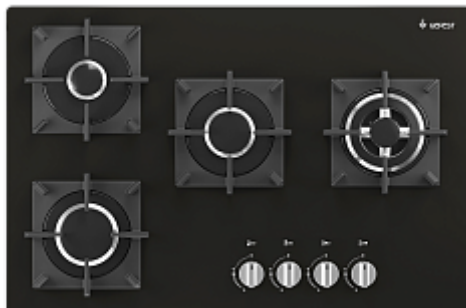

ПВГ 2240 K33

General characteristics

Connection type	Gas
Number of cooking zones	4
Model color	Black
Hob material	Glass
Material of hob grid	Cast Iron
Double-zone ring of hob	Yes
Hob burners gas control	Yes
Hob burners electric ignition	Knobs integrated
Timer	No
Сортировка по категории (для поиска)	1

Control functions

On and off indication	No
Hob plates control	Mechanical
Fixed position ""low flame""	Yes

Accessories

Set of replaceable injectors	Yes
Hob grid	4
Sealing tape	1
Filter	1

Technical characteristics